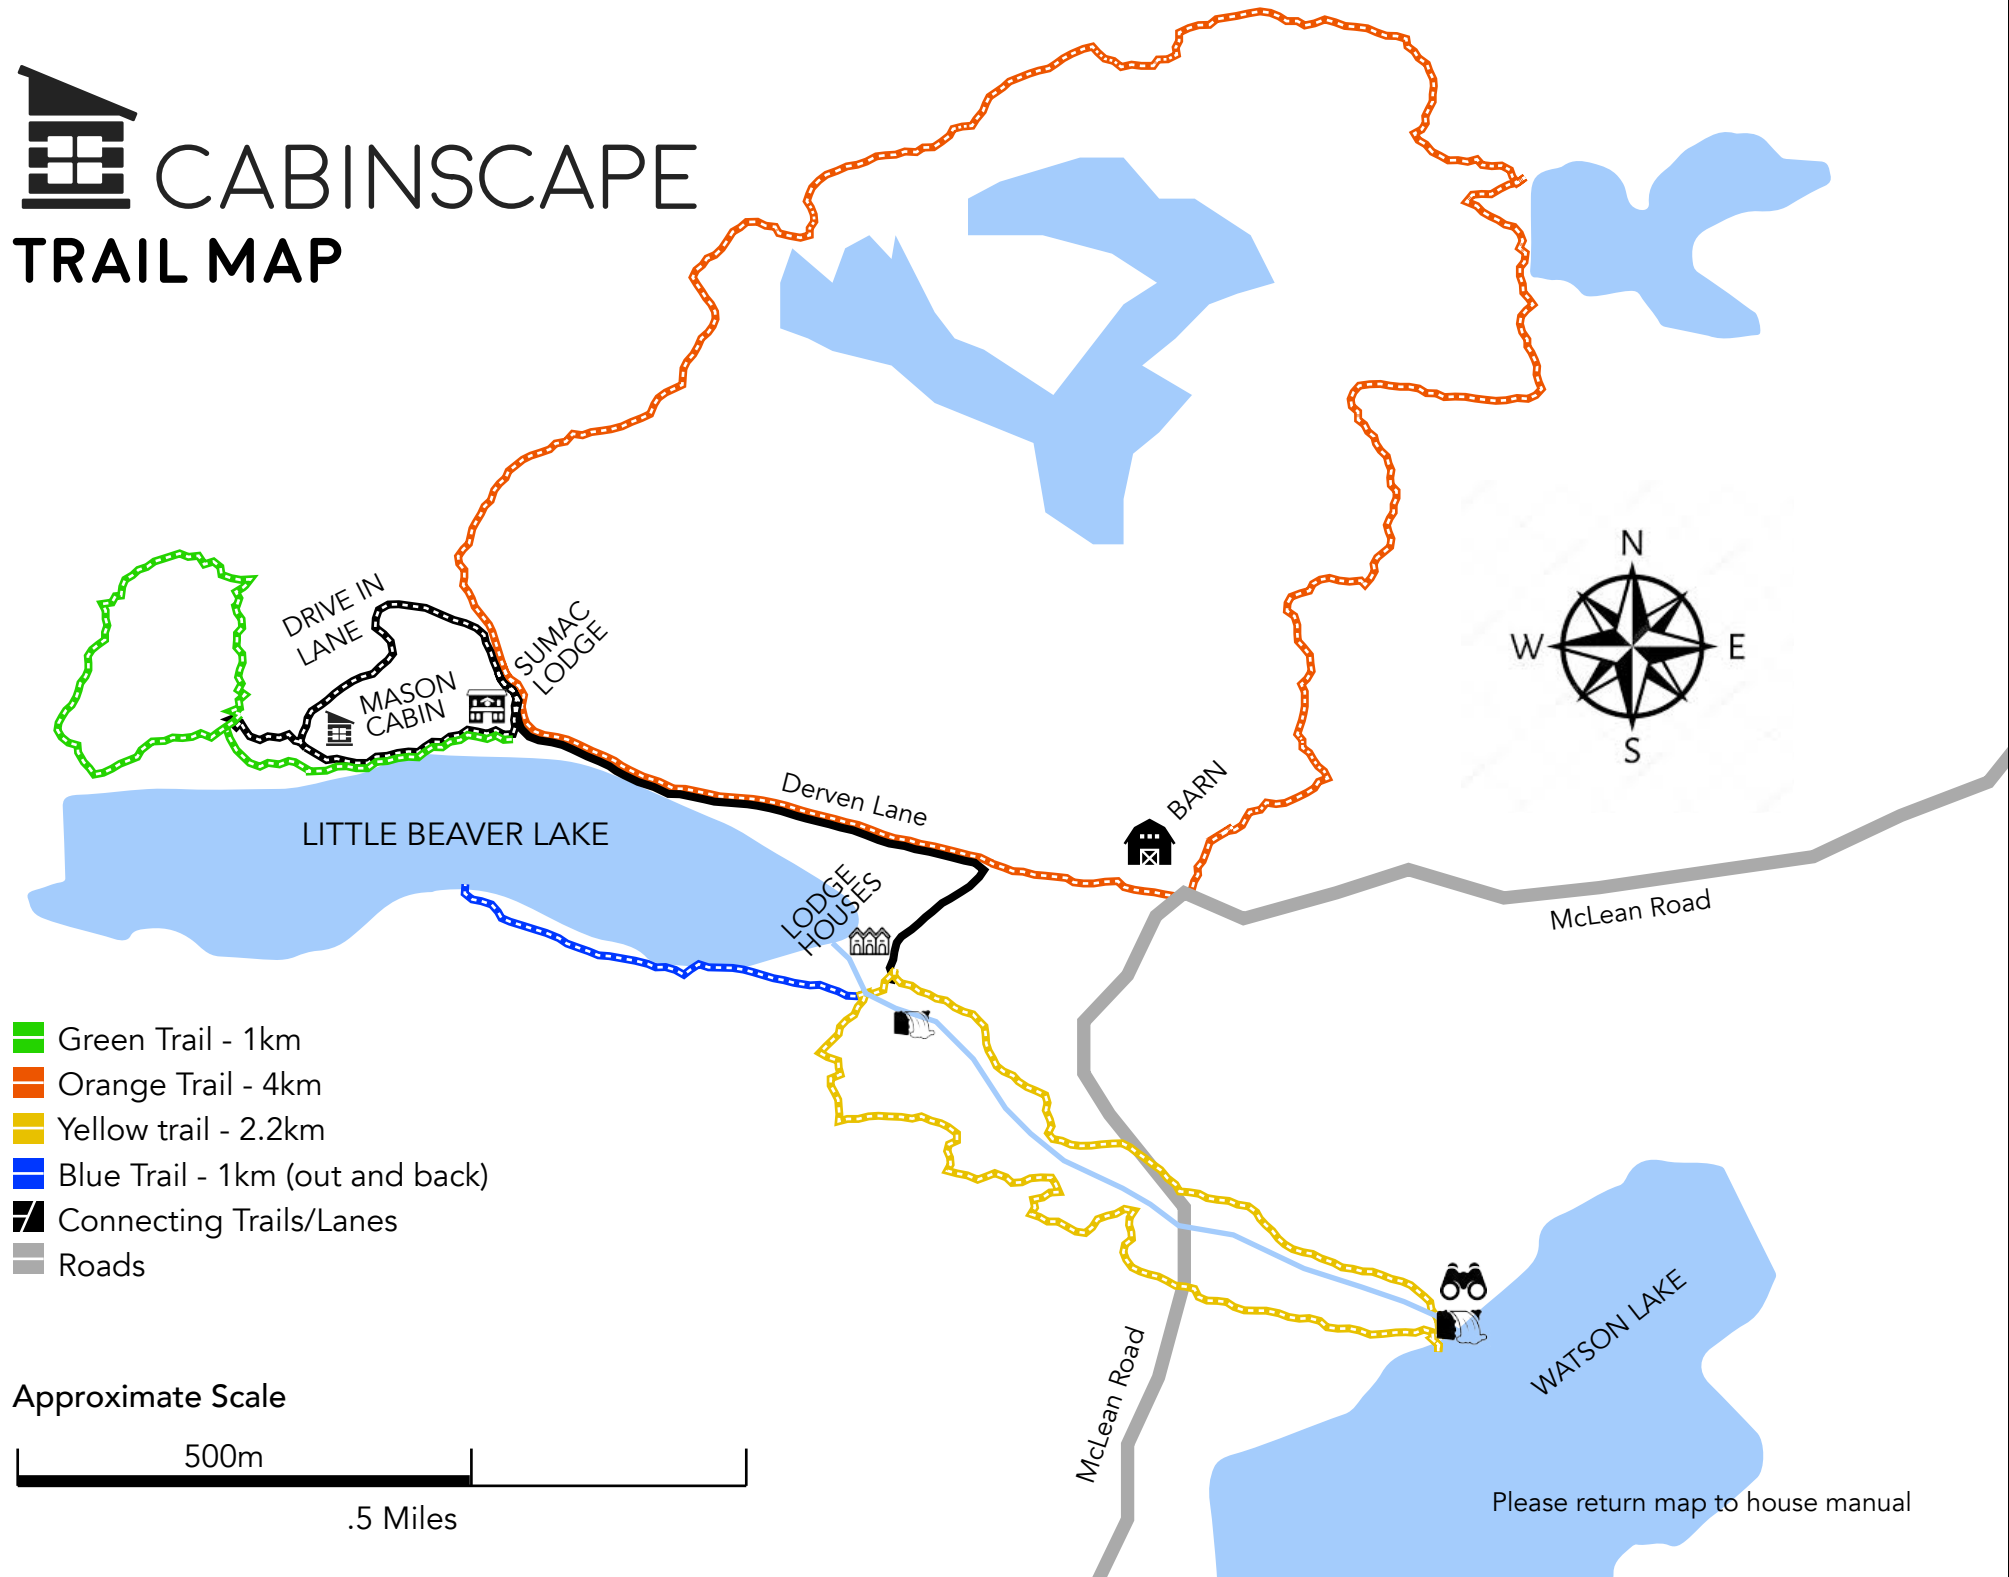

CABINSCAPE

TRAIL TO MASON CABIN

1140 DERVEN LANE, MOUNTAIN GROVE, ON

NEED HELP?

MSG/CALL: JOHN 416 857 5712

SECONDARY CONTACT - PAUL AT LODGE: 613 335 3417

CABINSCAPE TRAIL MAP

- Green Trail - 1km
- Orange Trail - 4km
- Yellow trail - 2.2km
- Blue Trail - 1km (out and back)
- Connecting Trails/Lanes
- Roads

Approximate Scale

Please return map to house manual