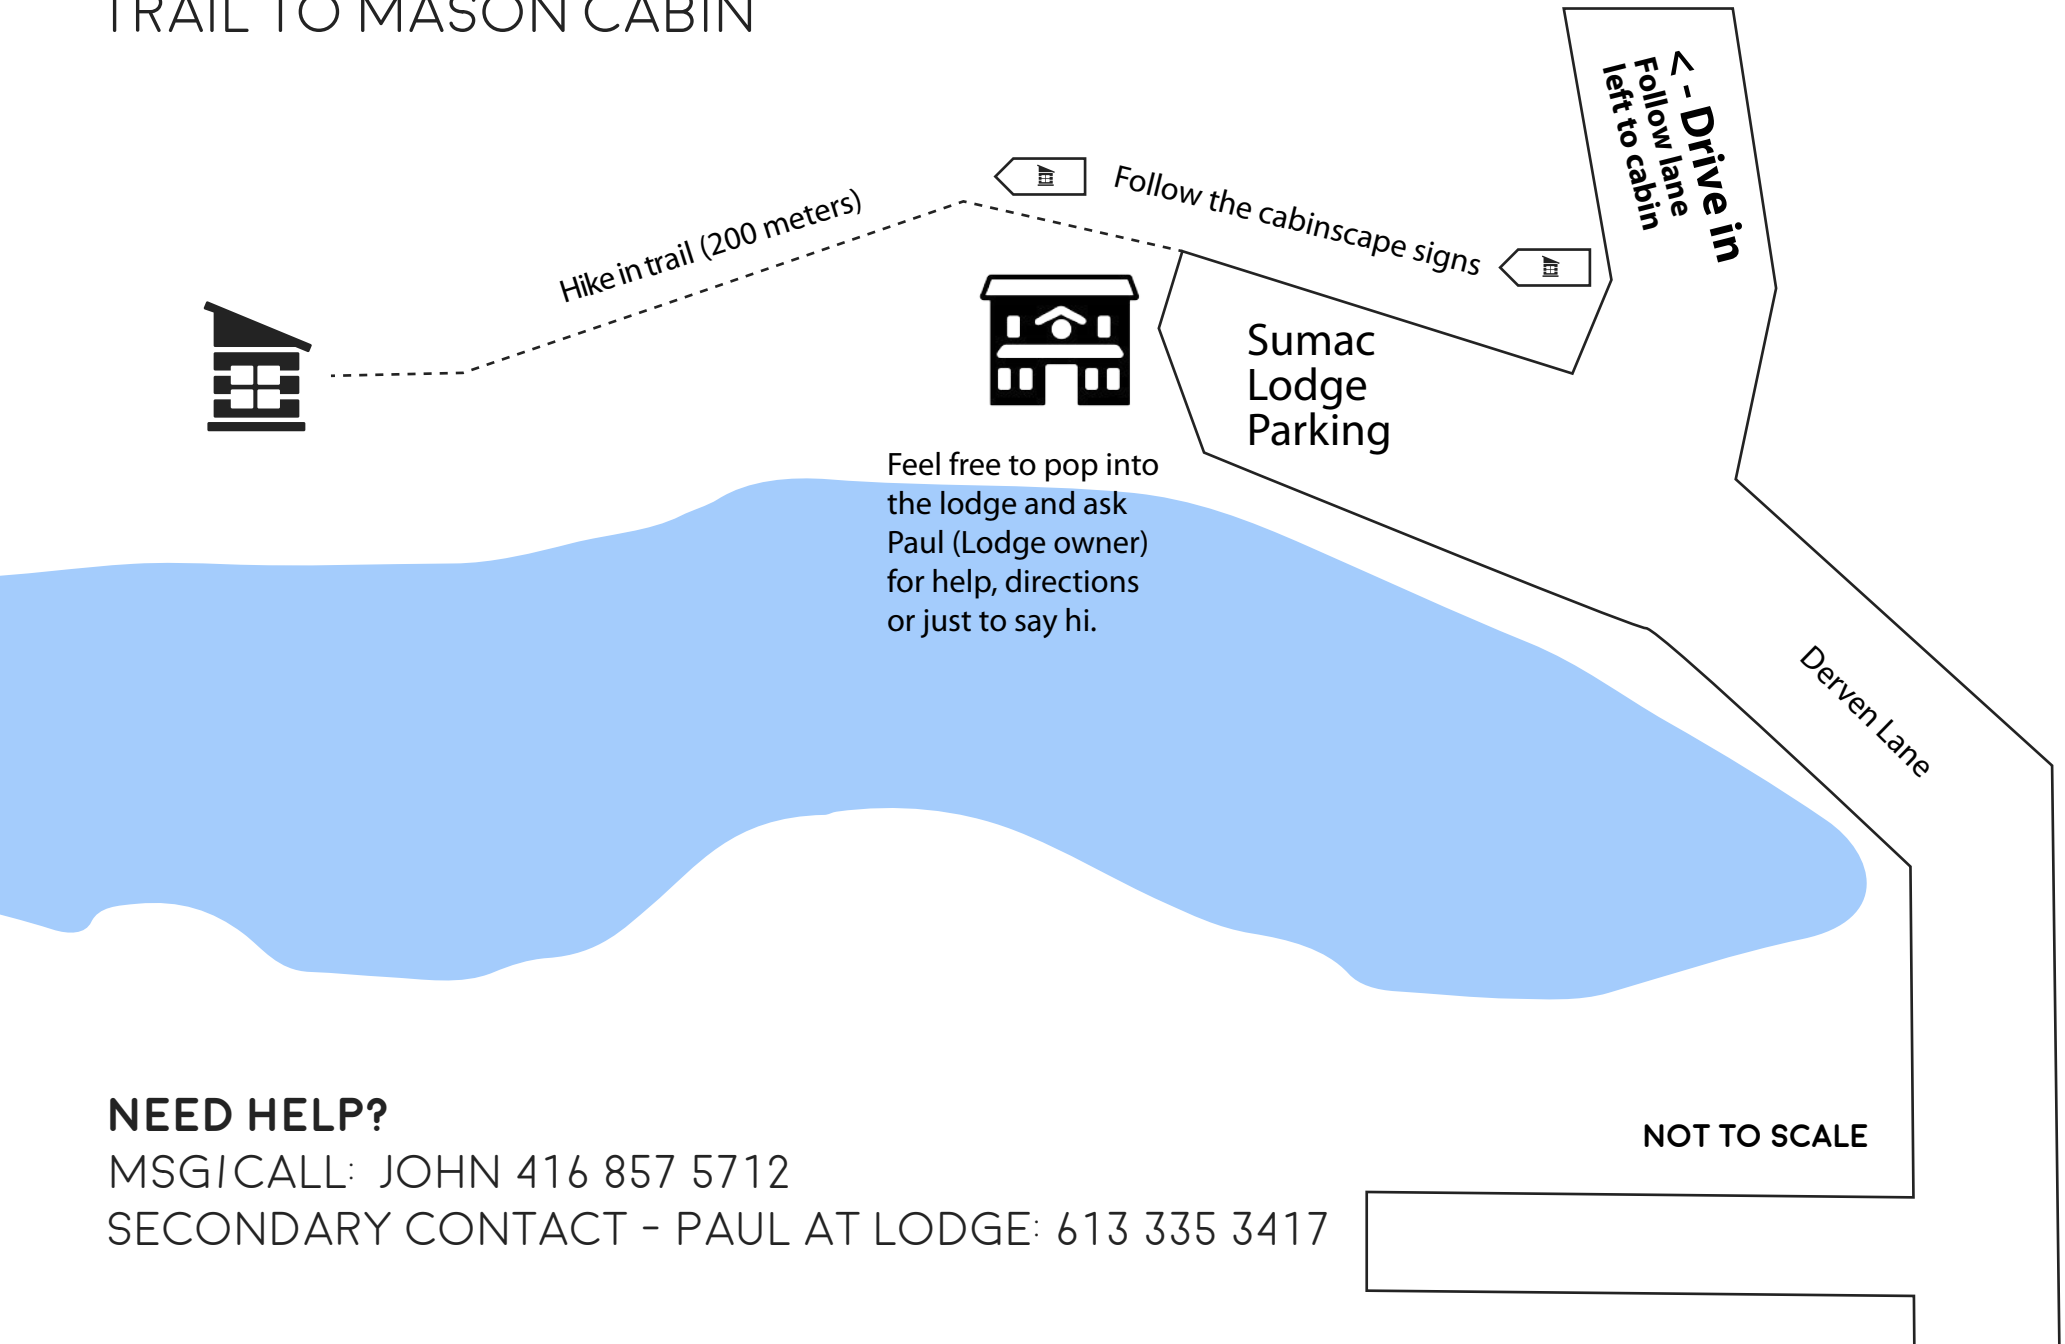

CABINSCAPE

TRAIL TO MASON CABIN

1140 DERVEN LANE, MOUNTAIN GROVE, ON

NEED HELP?

MSG/CALL: JOHN 416 857 5712

SECONDARY CONTACT - PAUL AT LODGE: 613 335 3417

CABINSCAPE TRAIL MAP

- Green Trail - 1km
- Orange Trail - 4km
- Yellow trail - 2.2km
- Blue Trail - 1km (out and back)
- Connecting Trails/Lanes
- Roads

Approximate Scale

Please return map to house manual