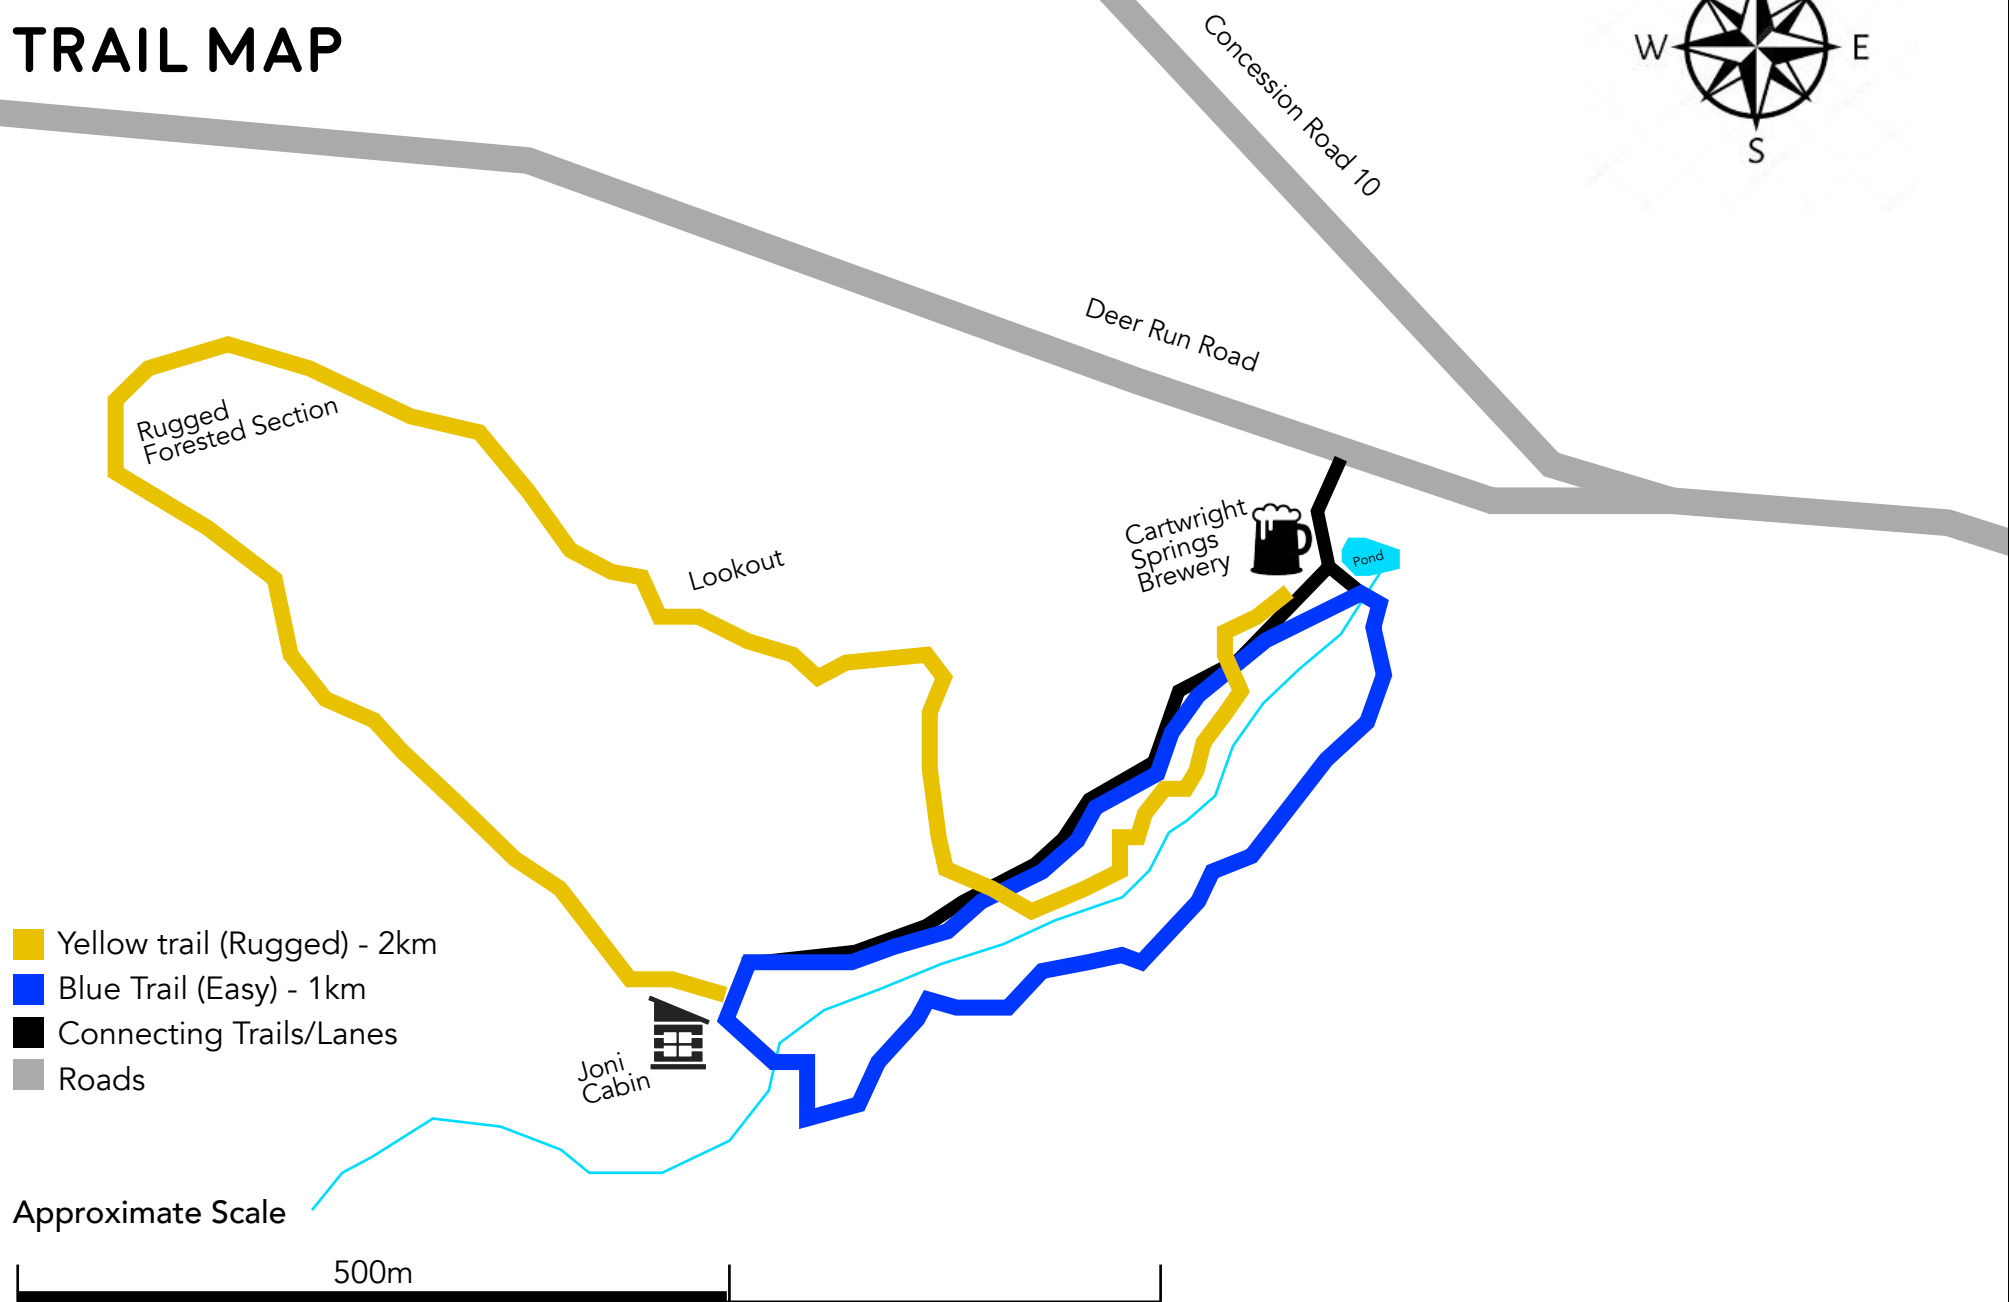

CABINSCAPE TRAIL MAP

TRAIL MAP

- Yellow trail (Rugged) - 2km
- Blue Trail (Easy) - 1km
- Connecting Trails/Lanes
- Roads

Approximate Scale

Please return map to house manual